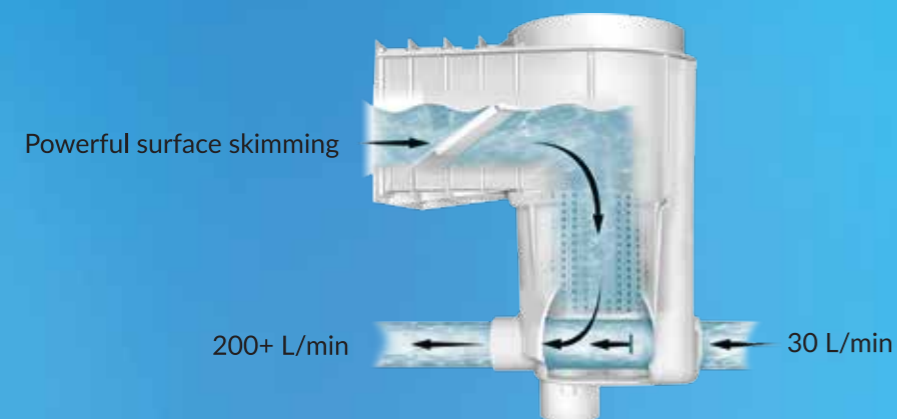

True energy efficiency

QuikSkim venturi powered skimmer

The secret to QuikClean Xtreme's awesome power and energy efficiency is the QuikSkim venturi skimmer. Return water, not suction power, generates QuikSkim's powerful performance to save you thousands.

Just 30 L/min of return water pushes through the QuikSkim venturi skimmer to generate its powerful skimming action of more than 200 L/min.

Awesome cleaning with just one pump, that's amazing. Only QuikClean Xtreme keeps your pool clean without huge power bills!

QuikClean Xtreme venturi cleaning heads

QuikClean Xtreme takes energy efficiency a step further by applying its unique venturi concept to the cleaning heads as well. These new generation cleaning heads combine return water with water from the pool so the pump speed can be slowed and energy use reduced by more than 25%.

Awesome cleaning at lower pump speeds and costs, that's amazing. Only QuikClean Xtreme keeps your pool clean without huge power bills!