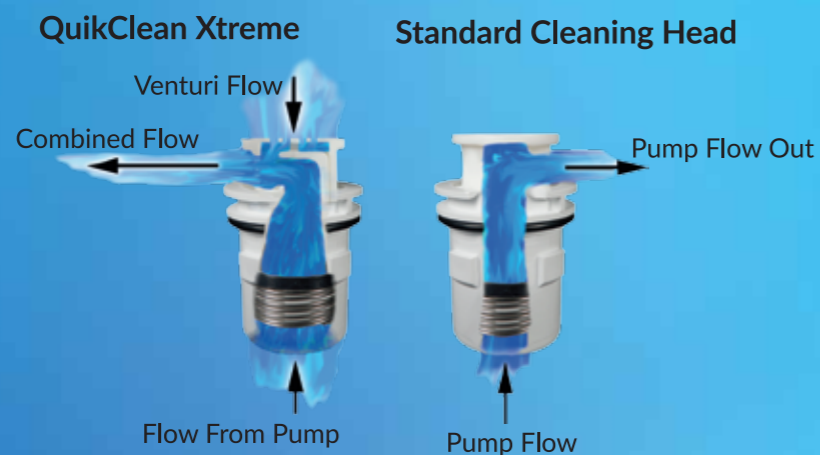

True energy efficiency

QuikSkim venturi powered skimmer

The secret to QuikClean Xtreme's awesome power and energy efficiency is the QuikSkim venturi skimmer. Return water, not suction power, generates QuikSkim's powerful performance to save you thousands.

Just 30 L/min of return water pushes through the QuikSkim venturi skimmer to generate its powerful skimming action of more than 200 L/min.

Awesome cleaning with just one pump, that's amazing. Only QuikClean Xtreme keeps your pool clean without huge power bills!

QuikClean Xtreme venturi cleaning heads

QuikClean Xtreme takes energy efficiency a step further by applying its unique venturi concept to the cleaning heads as well. These new generation cleaning heads combine return water with water from the pool so the pump speed can be slowed and energy use reduced by more than 25%.

Awesome cleaning at lower pump speeds and costs, that's amazing. Only QuikClean Xtreme keeps your pool clean without huge power bills!

What are the Benefits?

QuikClean Xtreme is your perfect pool partner!

QuikClean Xtreme automates the cleaning of your pool so you can spend more time relaxing. Your QuikClean Xtreme system will be automatically programmed to sweep debris from the floor of your pool and remove it with maximum efficiency and cleaning power.

QuikClean Xtreme also provides superior circulation which means your pool will be cleaner, healthier and more enjoyable.

- ✔ Relax while your pool cleans itself
- ✔ No robots, no hoses, no work!
- ✔ Reduce heating and treatment costs
- ✔ Great long-term investment
- ✔ Impressive long-term warranty
- ✔ Ultra efficient saves you $$$